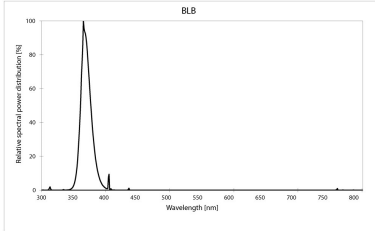

Blacklight BL368 Linear T12

F20W T12 BL368 24
0000361

Light colour	BL368 Blacklight
Adjustable chromaticity	N

Electrical data

Wattage (W)	20.00
Watt (Rated) - High frequency (W)	13.50
Current (A)	0.37
Mains voltage (V)	230-240V
Control gear required	Yes
Transformer required	No
Dimmable	No

Lifetime data

Average life (Nominal) (h)	10000

Physical data

Nominal Product Length (mm)	600.0
Nominal Product Diameter (mm)	38
Max. Length base to base (mm) - A	589.8
Length base to pin Min-Max (mm) - B	594.5-596.9
Max. Lamp Length (mm) - C/L	604.0
Max. Lamp Diameter (mm) - D	40.5
Weight (kg)	0.133

Packaging

Single packaging type	Carton
Product EAN number	5410288003610
Packaging single length / height (cm)	60.3
Packaging single width (cm)	4.3
Packaging single depth (cm)	4.1
DUN14 (outer)	15410288003617
Units per outer package	25
Packaging outer length / height (cm)	63.0
Packaging outer width (cm)	22.0
Packaging outer depth (cm)	21.0

Safety data

Lamp mercury content (mg)	9.00
Optimal operating condition (°C)	-20-40
Breakage cleaning instructions	Applicable
Recommendation for disposal at end of life	Applicable
Special purpose lamp	Yes
Intended purpose	Flykilling - Insect attraction
Suitable for household illumination	No
Safety message	Not suitable for household

Blacklight BL368 Linear T12 F20W T12 BL368 24 0000361

PHOTOMETRY

TECHNICAL DRAWINGS